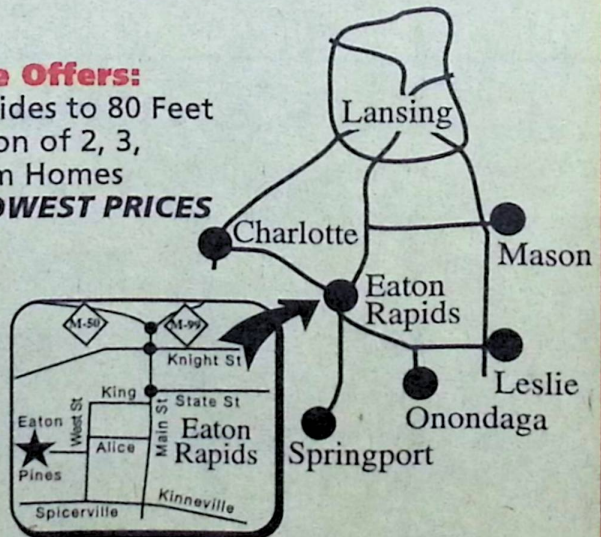

Sales Office Offers:

- 14,16 & Double Wides to 80 Feet
- Large Selection of 2, 3, & 4 Bedroom Homes

GUARANTEED LOWEST PRICES

Heated Models
Open Daily

517-663-6636
517-663-2772

Mattresses

RICH APPLIANCE SERVICE